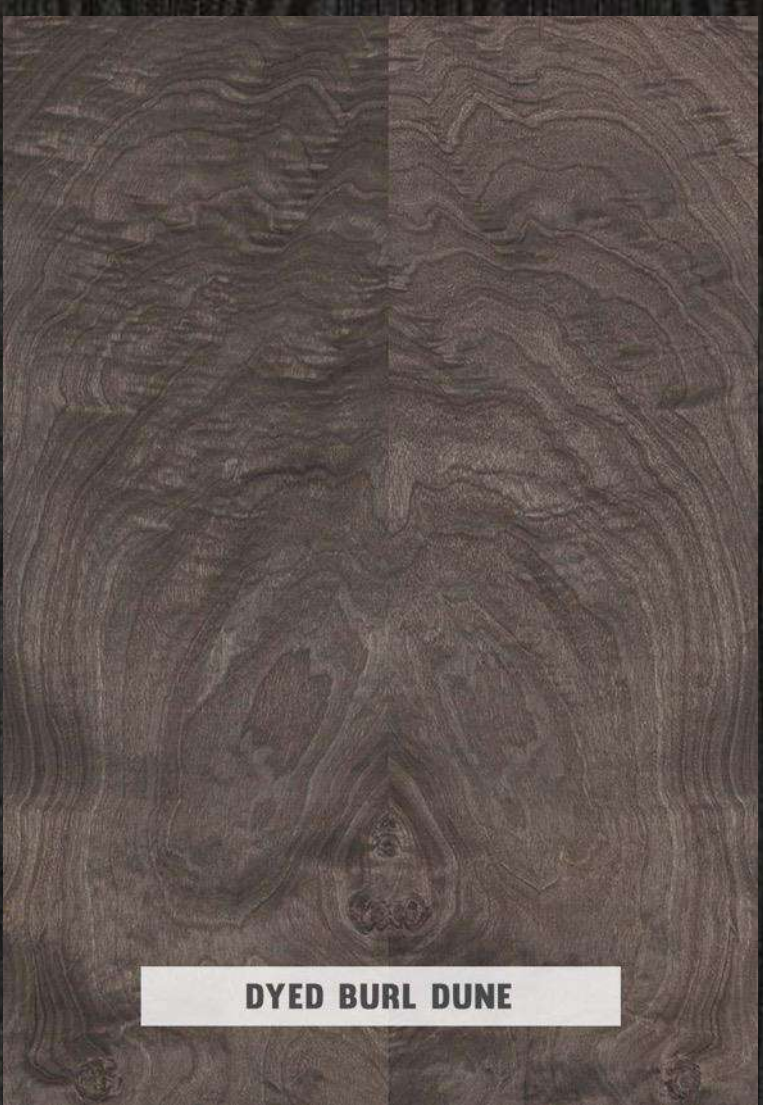

DYED BURL DUNE