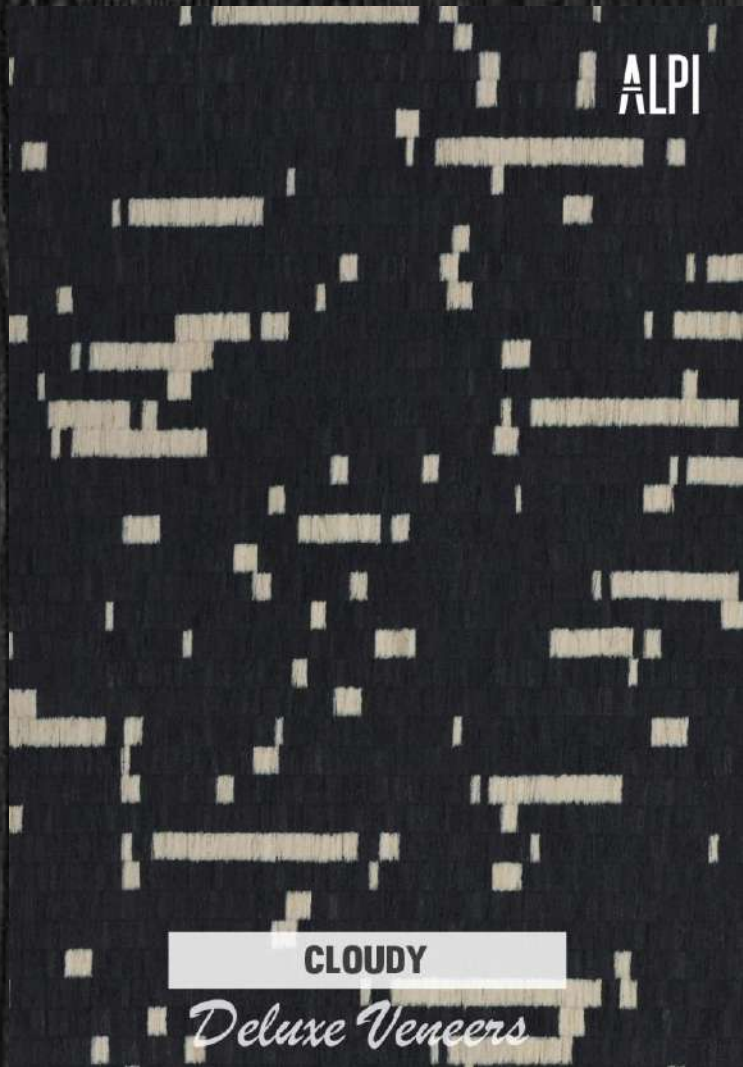

ALPI

CLOUDY

Deluxe Veneers