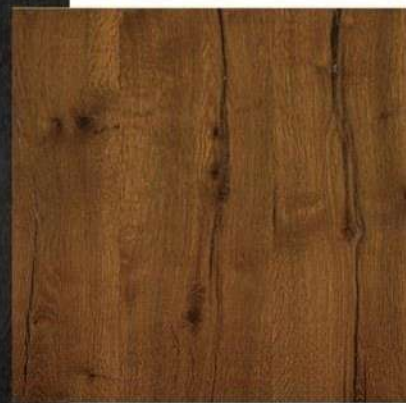

Deluxe Veneers

E- CATALOG

MARCH 2022