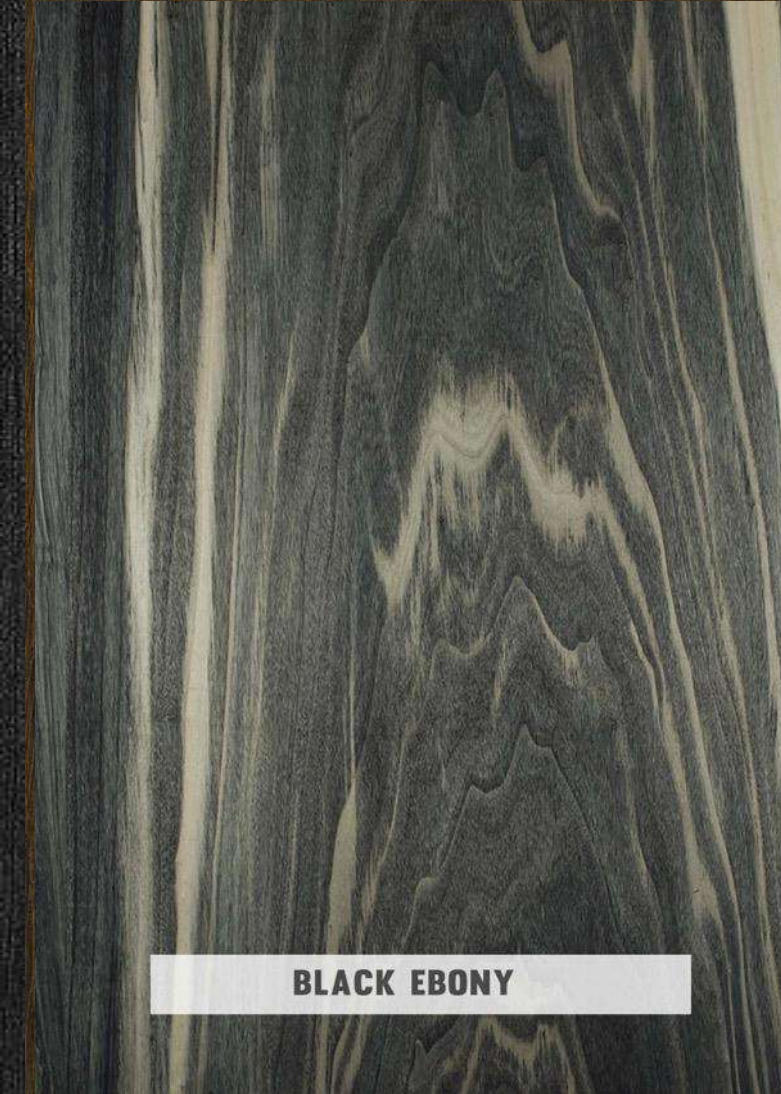

BROWN OAK BEAM *

A close-up photograph of a wood surface with a fine, vertical grain pattern. The color is a warm, medium-brown with a smooth texture and subtle variations in tone.

BROWN LARCH *

BRAZILLIAN TEAK *

SANTOS

ZEBRANO

GONCOALVES

SANDBOG * *

MAKASER EBONY

BLACK EBONY

BLACK & WHITE EBONY

A close-up view of a wood surface with a dark, rich brown color and a fine, vertical grain pattern. The texture is smooth and consistent across the panel.