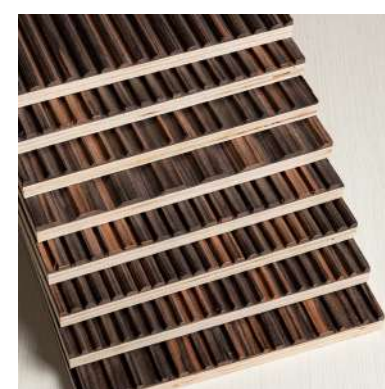

*Deluxe Veneers*  
**FLUTED**  
**COLLECTION**

---

APRIL 2022

WALNUT

TEAK

SMOKED OAK

SANDWOOD

EBONY

## COLOUR VARIANTS

ROSEWOOD

OAK SAND

OAK GRAY

BLACK WOOD

BREEZE OAK

OAK TITANIUM

OAK WOOD