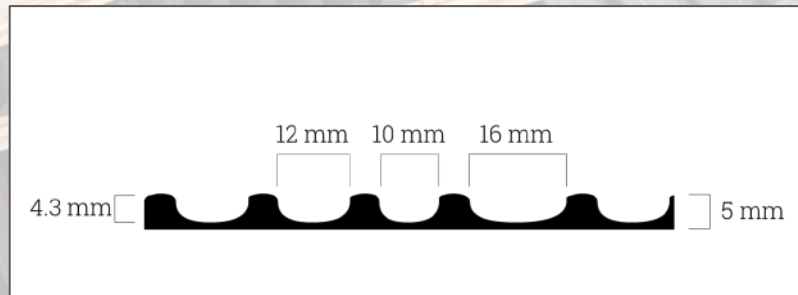

CELLA

Deluxe Veneers
FLUTED COLLECTION