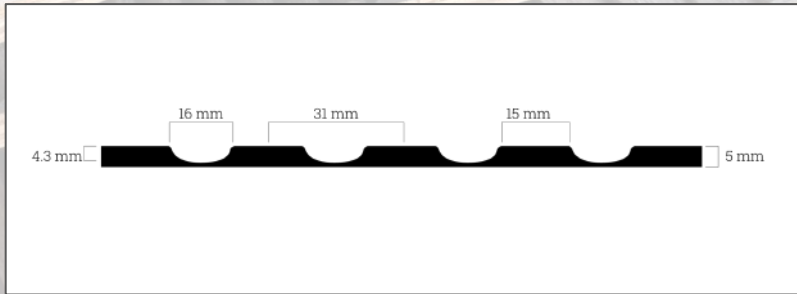

TUSCAN

Deluxe Veneers
FLUTED COLLECTION