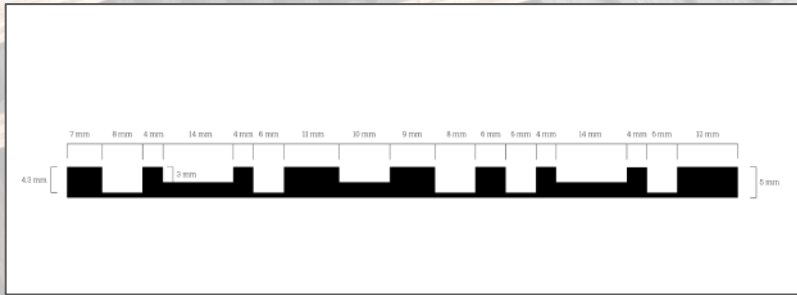

# VAULTED

*Deluxe Veneers*  
FLUTED COLLECTION

BREEZE OAK

EBONY

BLACK WOOD

ROSEWOOD

SAND WOOD

OAK GRAY