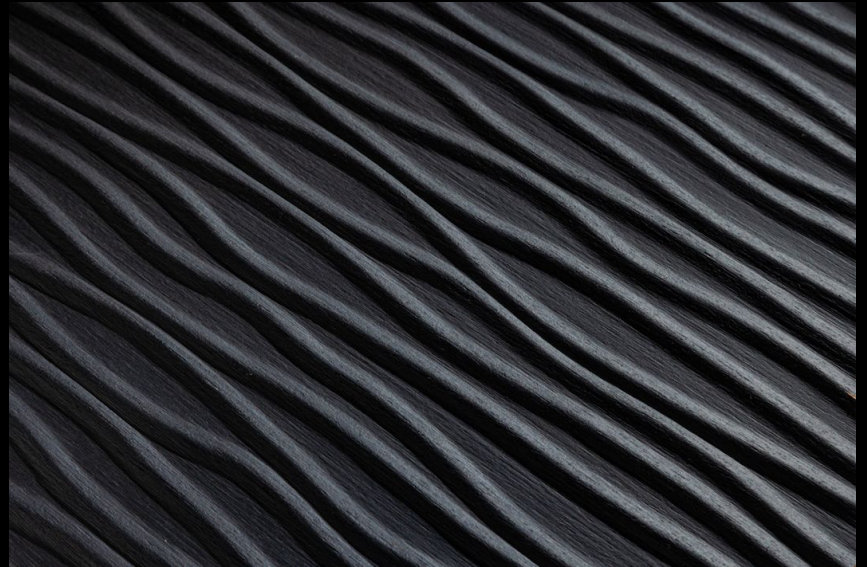

Structure: Ripple

Colour: ALPI Black 10.43

Size: 3.05 x 1.22/2.44 x 1.22