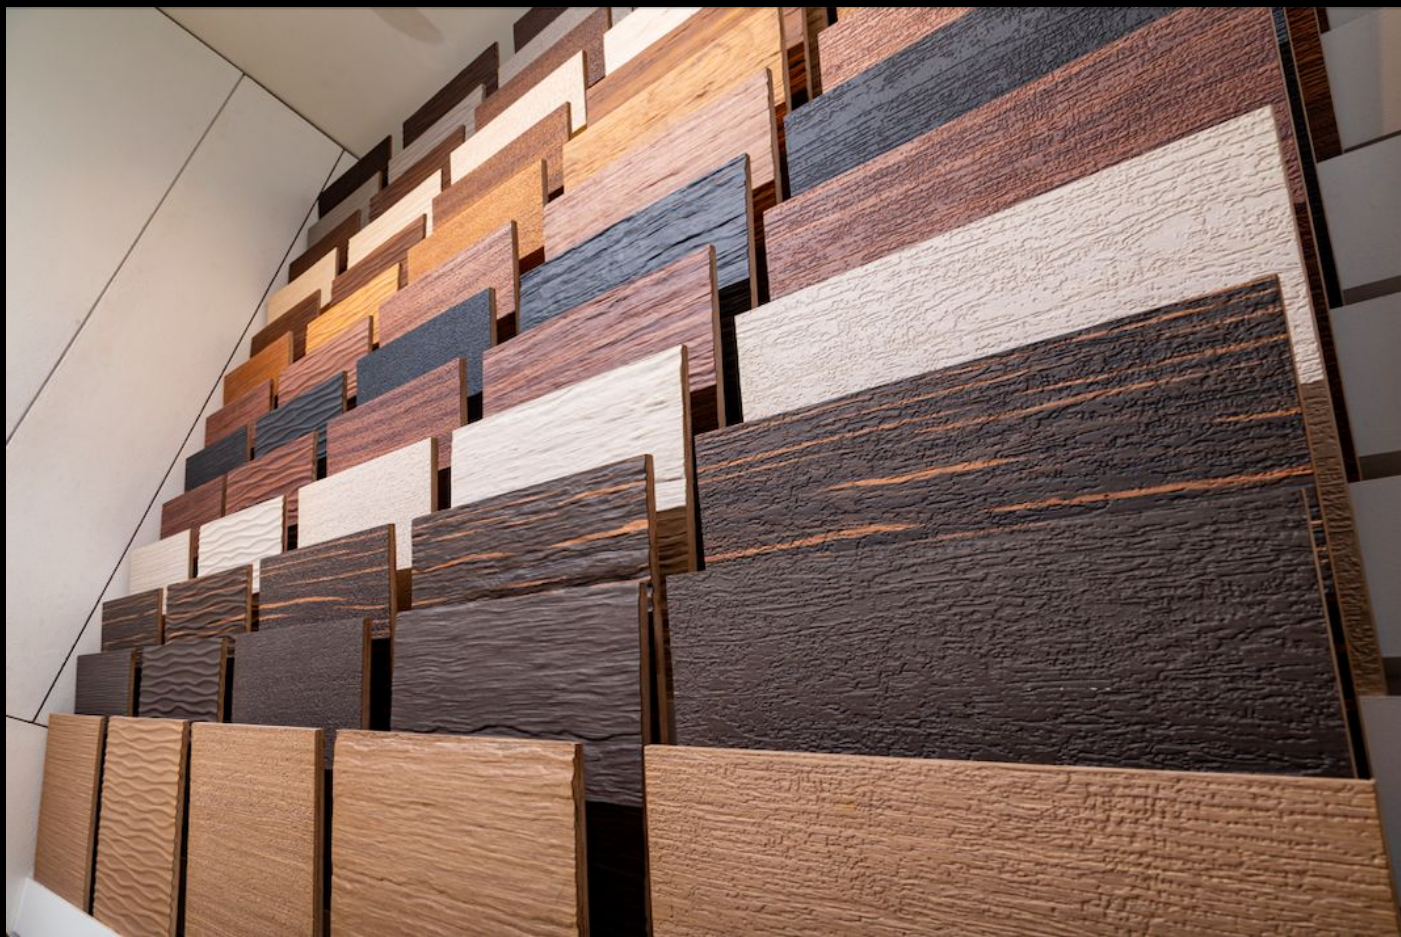

Embossed Collection

By Deluxe Veneers

Structure: Waffle

Colour: ALPI Black 10.43

Size: 3.05 x 1.22/2.44 x 1.22

Structure: Torrent

Colour: ALPI Sand Oak 10.83

Size: 3.05 x 1.22/2.44 x 1.22

Structure: Cuboid

Colour: ALPI Black 10.43

Size: 3.05 x 1.22/2.44 x 1.22

Structure: Husk

Colour: ALPI Sand Oak 10.83

Size: 3.05 x 1.22/2.44 x 1.22

Structure: Bark

Colour: ALPI Black 10.43

Size: 3.05 x 1.22/2.44 x 1.22

Structure: Linen

Colour: ALPI Sand Oak 10.83

Size: 3.05 x 1.22/2.44 x 1.22

Structure: Linear

Colour: ALPI Black 10.43

Size: 3.05 x 1.22/2.44 x 1.22

Structure: Ripple

Structure: Bella Mode

Colour: ALPI Sand Oak 10.83

Size: 3.05 x 1.22/2.44 x 1.22

CONTACT INFORMATION

Factory:

Devdiva Industries LLP (Deluxe Veneers Factory)
505, B2 – Shree Rajlaxmi Logistics Park,
Near Hydac (India) Pvt Ltd,
Dhamangoan – Bhiwandi
Dist Thane – 421302
Phone : +91 9167630557
Email: factory@devdivaveneers.com