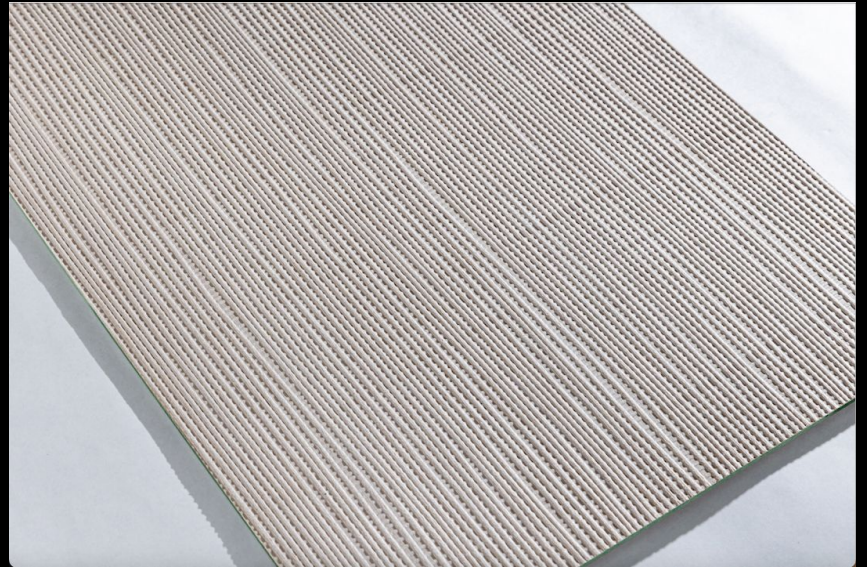

Embossed Collection

By Deluxe Veneers

Structure: Waffle

Colour: ALPI Black 10.43

Size: 3.05 x 1.22/2.44 x 1.22

Structure: Torrent

Colour: ALPI Sand Oak 10.83

Size: 3.05 x 1.22/2.44 x 1.22

Structure: Cuboid

Colour: ALPI Black 10.43

Size: 3.05 x 1.22/2.44 x 1.22

Structure: Husk

Colour: ALPI Sand Oak 10.83

Size: 3.05 x 1.22/2.44 x 1.22

Structure: Bark

Colour: ALPI Black 10.43

Size: 3.05 x 1.22/2.44 x 1.22

Structure: Linen

Colour: ALPI Sand Oak 10.83

Size: 3.05 x 1.22/2.44 x 1.22

Structure: Linear

Colour: ALPI Black 10.43

Size: 3.05 x 1.22/2.44 x 1.22

Structure: Ripple