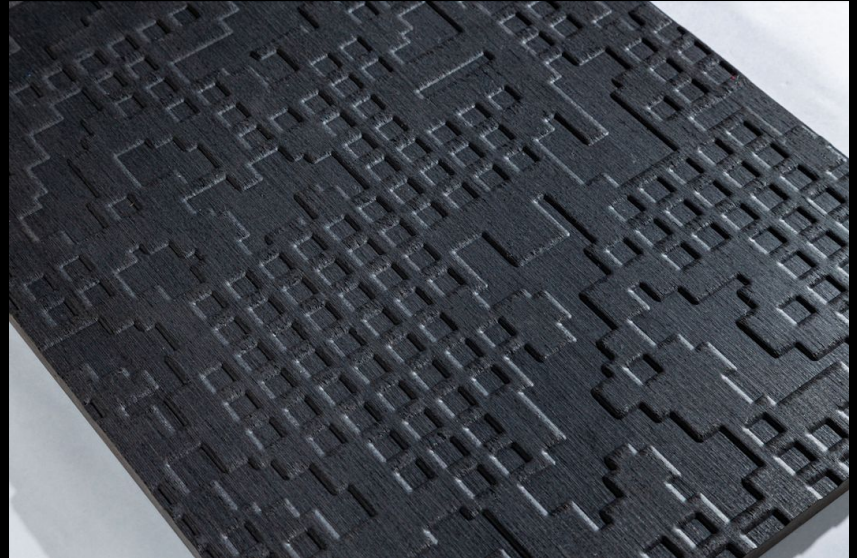

Embossed Collection

By Deluxe Veneers

Structure: Waffle

Colour: ALPI Black 10.43

Size: 3.05 x 1.22/2.44 x 1.22

Structure: Torrent

Colour: ALPI Sand Oak 10.83

Size: 3.05 x 1.22/2.44 x 1.22

Structure: Cuboid

Colour: ALPI Black 10.43

Size: 3.05 x 1.22/2.44 x 1.22

Structure: Husk

Colour: ALPI Sand Oak 10.83

Size: 3.05 x 1.22/2.44 x 1.22

Structure: Bark

Colour: ALPI Black 10.43

Size: 3.05 x 1.22/2.44 x 1.22

Structure: Linen

Colour: ALPI Sand Oak 10.83

Size: 3.05 x 1.22/2.44 x 1.22

Structure: Linear

Colour: ALPI Black 10.43

Size: 3.05 x 1.22/2.44 x 1.22

Structure: Ripple