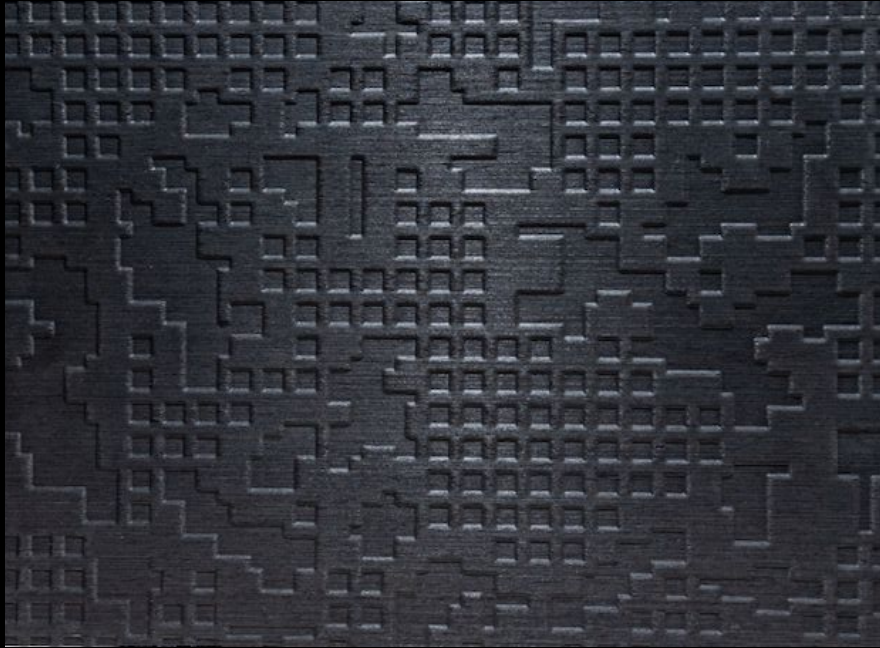

Embossed Collection

By Deluxe Veneers

Structure: Waffle

Colour: ALPI Black 10.43

Size: 3.05 x 1.22/2.44 x 1.22

Structure: Torrent

Colour: ALPI Sand Oak 10.83

Size: 3.05 x 1.22/2.44 x 1.22

Structure: Cuboid

Colour: ALPI Black 10.43

Size: 3.05 x 1.22/2.44 x 1.22

Structure: Husk

Colour: ALPI Sand Oak 10.83

Size: 3.05 x 1.22/2.44 x 1.22

Structure: Bark

Colour: ALPI Black 10.43

Size: 3.05 x 1.22/2.44 x 1.22

Structure: Linen

Colour: ALPI Sand Oak 10.83

Size: 3.05 x 1.22/2.44 x 1.22

Structure: Linear

Colour: ALPI Black 10.43

Size: 3.05 x 1.22/2.44 x 1.22

Structure: Ripple